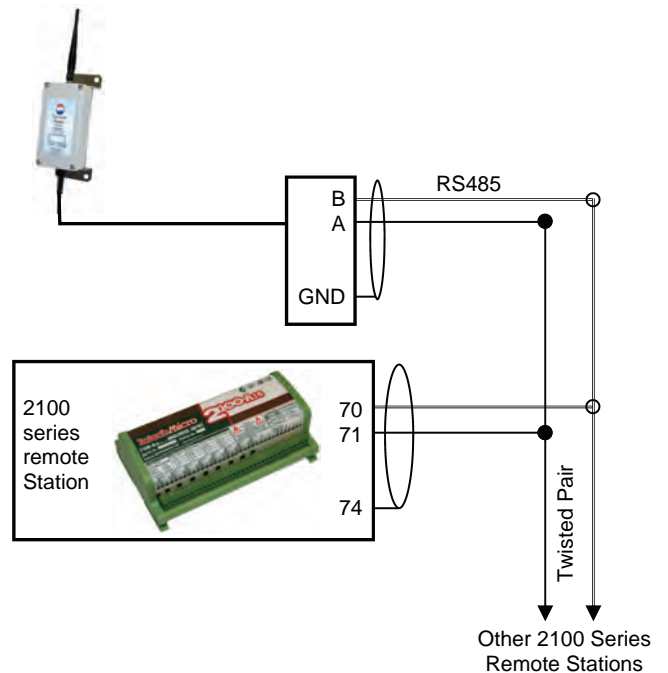

Tel-Link Radio Modems RS422 & RS485 Serial Connections

4-Wire RS422 Serial Connections

2-Wire RS485 Serial Connections

Refer to the Intech comms hook-up guide for all other comms connections.

★ These Radios are able to communicate with remote radios configured in either RS422 or RS485, via the on Board, labeled slide switch, under the front cover.