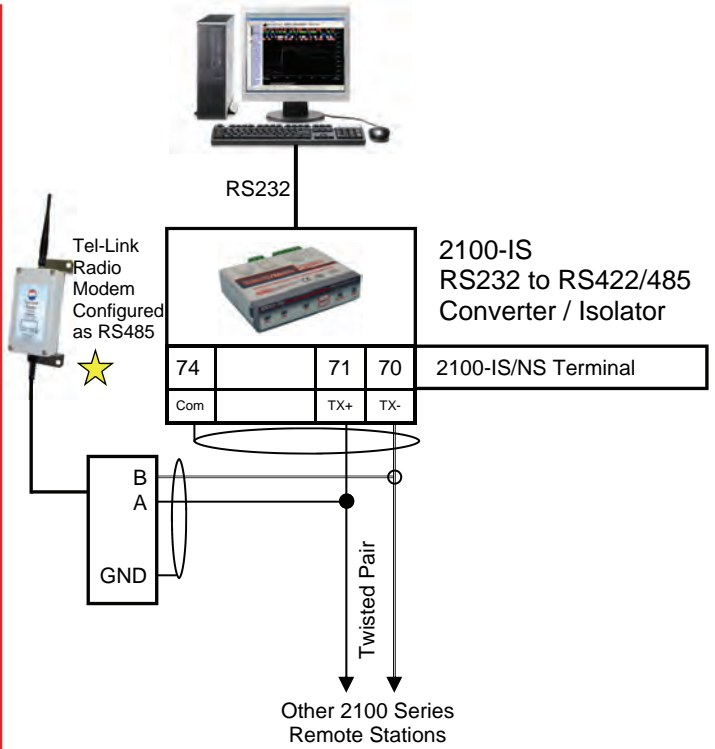

Tel-Link Radio Modems RS422 & RS485 Serial Connections

4-Wire RS422 Serial Connections

2-Wire RS485 Serial Connections

Refer to the Intech comms hook-up guide for all other comms connections.

★ These Radios are able to communicate with remote radios configured in either RS422 or RS485, via the on Board, labeled slide switch, under the front cover.