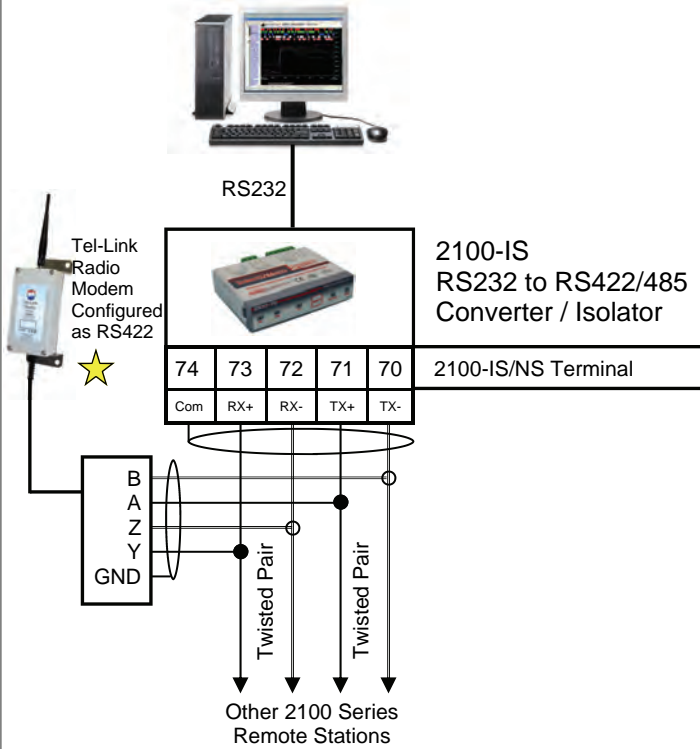

Tel-Link Radio Modems RS422 & RS485 Serial Connections

4-Wire RS422 Serial Connections

2-Wire RS485 Serial Connections

Refer to the Intech comms hook-up guide for all other comms connections.

★ These Radios are able to communicate with remote radios configured in either RS422 or RS485, via the on Board, labeled slide switch, under the front cover.