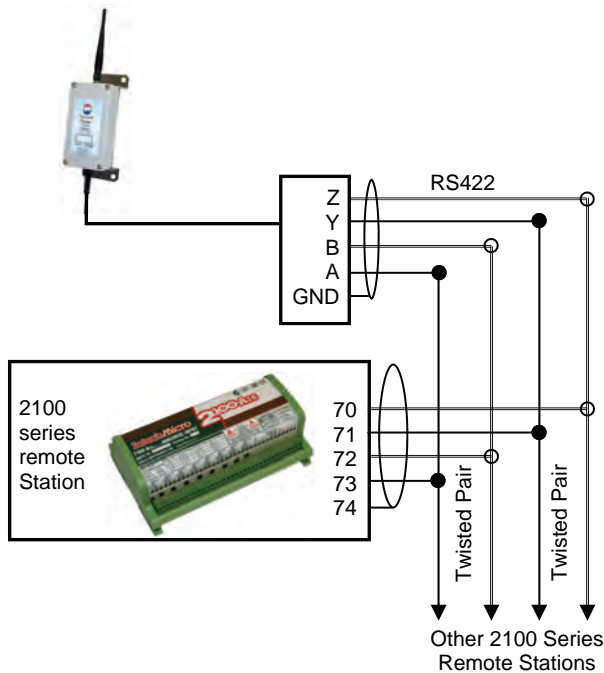

Tel-Link Radio Modems RS422 & RS485 Serial Connections

4-Wire RS422 Serial Connections

2-Wire RS485 Serial Connections

Refer to the Intech comms hook-up guide for all other comms connections.

★ These Radios are able to communicate with remote radios configured in either RS422 or RS485, via the on Board, labeled slide switch, under the front cover.