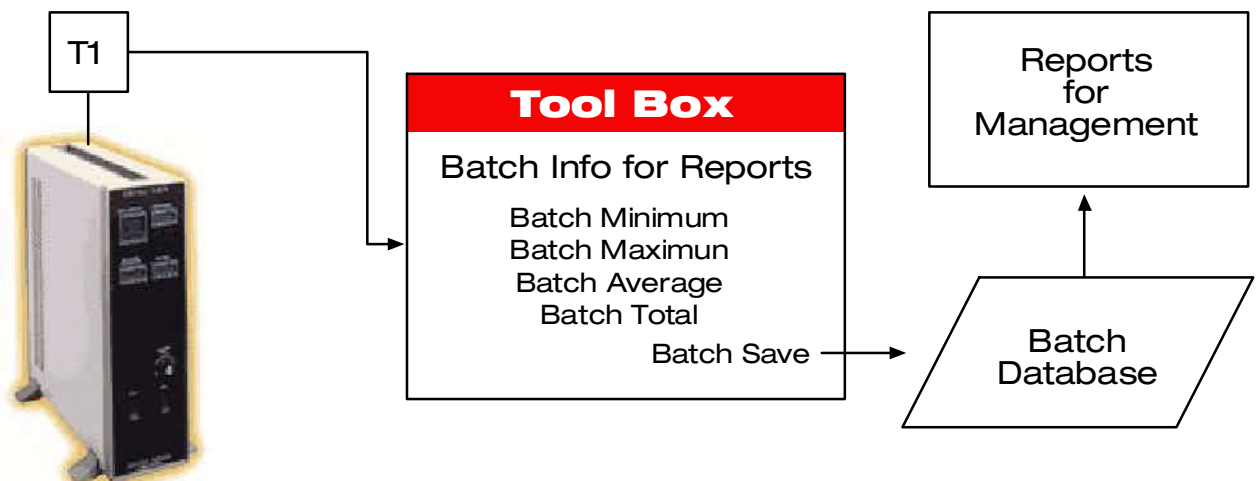

MicroScan Tool Box

Microscan + Tool Box = Increased Productivity + Creative Solutions

Integrated and Flexible Math Module plus much more!

User friendly HMI via MicroScan Mimic for simplified plant management. Savings on intelligent hardware when using the MicroScan Tool Box.

Industry

MicroScan

Management Reports

Automate Calculations + Decision Making + Control + Reports

MicroScan Tool Box

Example 1 - Simple Math to Average Temperature Probes.

Example 2 - Advanced Math for Volume Flow of water over a Weir.

Example 3 - Batch Data for Management Reports.

Practical Examples

Example 4 - Custom Function Blocks.

Example 5 - Logic Control.

Example 6 - Software Controllers.

Practical Examples

Example 7 - Time Clock Control.

Tool Box

Multiple Time Clock Control

Time Clocks use the PC clock which automatically updates for daylight-saving.

Example 8 - Step Controller.

Tool Box

Step Control

	Step 1	<ul style="list-style-type: none"> ■ Duration / Time ■ Finish Set Value 	→
	Step 2	<ul style="list-style-type: none"> ■ Duration / Time ■ Finish Set Value 	→
	Step 3	<ul style="list-style-type: none"> ■ Duration / Time ■ Finish Set Value 	→
	Step 4	<ul style="list-style-type: none"> ■ Duration / Time ■ Finish Set Value 	→
	Step 5	<ul style="list-style-type: none"> ■ Duration / Time ■ Finish Set Value 	→
	Step ...	<ul style="list-style-type: none"> ■ Duration / Time ■ Finish Set Value 	→