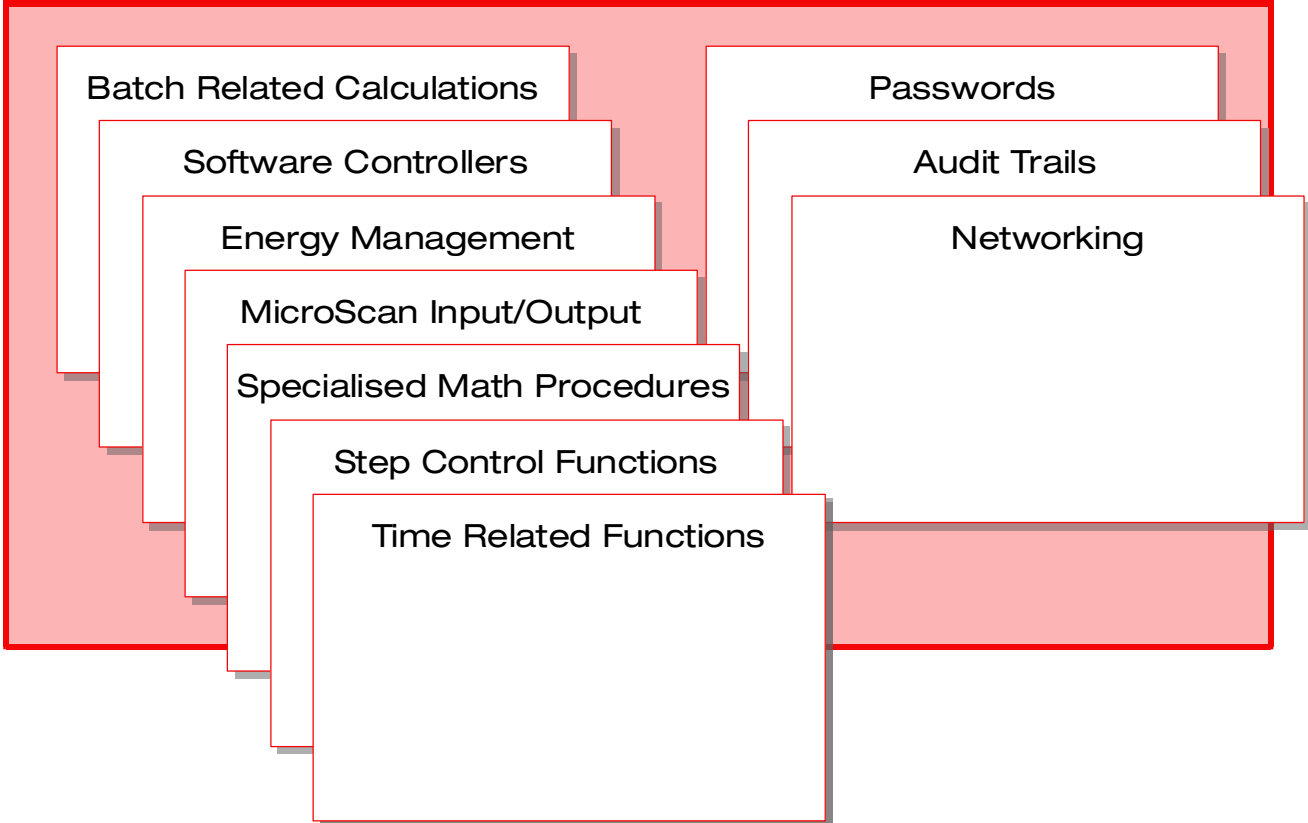

MicroScan Tool Box

Microscan + Tool Box = Increased Productivity + Creative Solutions

Integrated and Flexible Math Module plus much more!

User friendly HMI via MicroScan Mimic for simplified plant management. Savings on intelligent hardware when using the MicroScan Tool Box.

Industry

MicroScan

Management Reports

Automate Calculations + Decision Making + Control + Reports

MicroScan Tool Box

Example 1 - Simple Math to Average Temperature Probes.

Example 2 - Advanced Math for Volume Flow of water over a Weir.

Example 3 - Batch Data for Management Reports.

Practical Examples

Example 4 - Custom Function Blocks.

Example 5 - Logic Control.

Example 6 - Software Controllers.

Practical Examples

Example 7 - Time Clock Control.

■ Includes extensive Recipe Module

MicroScan Tool Box - Function Block Summary

- | | | |
|--|--|--|
| <ul style="list-style-type: none"> ■ Humidity ■ Dew Point ■ Moisture Content ■ Batch Average ■ Batch Min ■ Batch Max ■ Batch Save to D-Base | <ul style="list-style-type: none"> ■ Math - Average ■ Math - Formula ■ Math - Rate of Change ■ Math - Sum ■ Math - Trigonometry ■ Math - Tank Volume ■ Math - Total | <ul style="list-style-type: none"> ■ Step Control - Step ■ Step Control - Master ■ Time - Time Clock ■ Time - Multi Timer ■ Time - PC Clock ■ Time - Pulse ■ Time Timer |
|--|--|--|