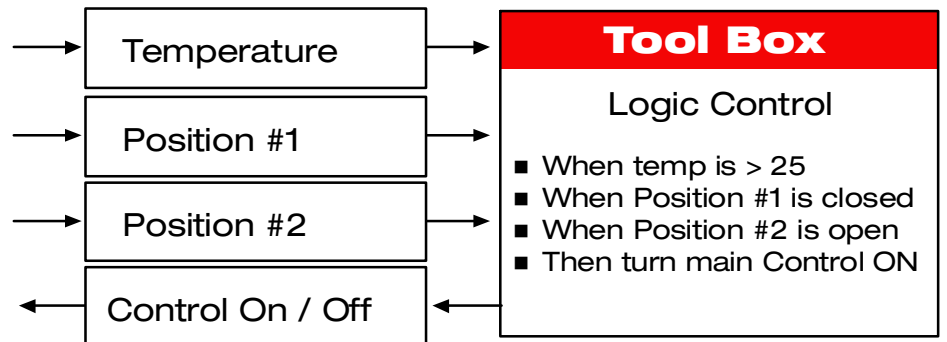

Industry

MicroScan

Management Reports

Automate Calculations + Decision Making + Control + Reports

MicroScan Tool Box

Example 1 - Simple Math to Average Temperature Probes.

Example 2 - Advanced Math for Volume Flow of water over a Weir.

Example 3 - Batch Data for Management Reports.

Practical Examples

Example 4 - Custom Function Blocks.

Example 5 - Logic Control.

Example 6 - Software Controllers.

Practical Examples

Example 7 - Time Clock Control.

Tool Box

Multiple Time Clock Control

Time Clocks use the PC clock which automatically updates for daylight-saving.

Example 8 - Step Controller.

Tool Box

Step Control

	Step 1	<ul style="list-style-type: none"> ■ Duration / Time ■ Finish Set Value 	→
	Step 2	<ul style="list-style-type: none"> ■ Duration / Time ■ Finish Set Value 	→
	Step 3	<ul style="list-style-type: none"> ■ Duration / Time ■ Finish Set Value 	→
	Step 4	<ul style="list-style-type: none"> ■ Duration / Time ■ Finish Set Value 	→
	Step 5	<ul style="list-style-type: none"> ■ Duration / Time ■ Finish Set Value 	→
	Step ...	<ul style="list-style-type: none"> ■ Duration / Time ■ Finish Set Value 	→