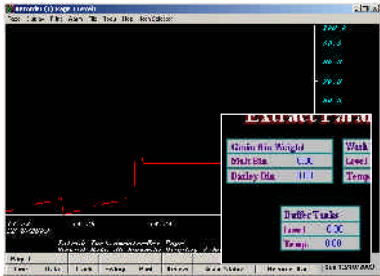

MicroScan Tool Box

Microscan + Tool Box = Increased Productivity + Creative Solutions

Integrated and Flexible Math Module plus much more!

User friendly HMI via MicroScan Mimic for simplified plant management. Savings on intelligent hardware when using the MicroScan Tool Box.

Industry

MicroScan

Management Reports

Automate Calculations + Decision Making + Control + Reports

MicroScan Tool Box

Example 1 - Simple Math to Average Temperature Probes.

Example 2 - Advanced Math for Volume Flow of water over a Weir.