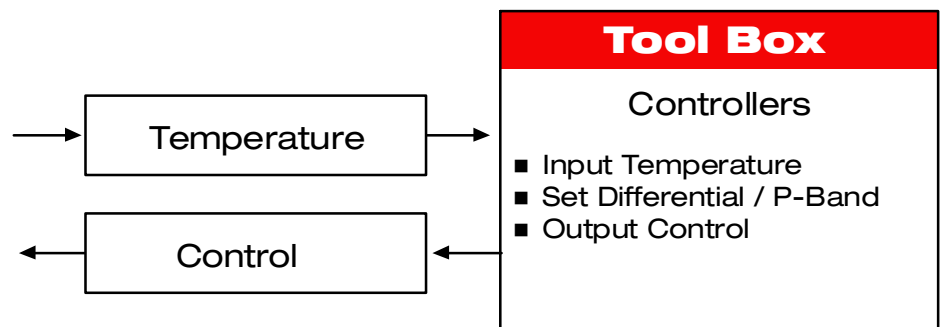

Example 3 - Batch Data for Management Reports.

Practical Examples

Example 4 - Custom Function Blocks.

Example 5 - Logic Control.

Example 6 - Software Controllers.

Practical Examples

Example 7 - Time Clock Control.

Tool Box

Multiple Time Clock Control

Time Clocks use the PC clock which automatically updates for daylight-saving.

Example 8 - Step Controller.

Tool Box

Step Control

	Step 1	<ul style="list-style-type: none"> ■ Duration / Time ■ Finish Set Value 	→
	Step 2	<ul style="list-style-type: none"> ■ Duration / Time ■ Finish Set Value 	→
	Step 3	<ul style="list-style-type: none"> ■ Duration / Time ■ Finish Set Value 	→
	Step 4	<ul style="list-style-type: none"> ■ Duration / Time ■ Finish Set Value 	→
	Step 5	<ul style="list-style-type: none"> ■ Duration / Time ■ Finish Set Value 	→
	Step ...	<ul style="list-style-type: none"> ■ Duration / Time ■ Finish Set Value 	→