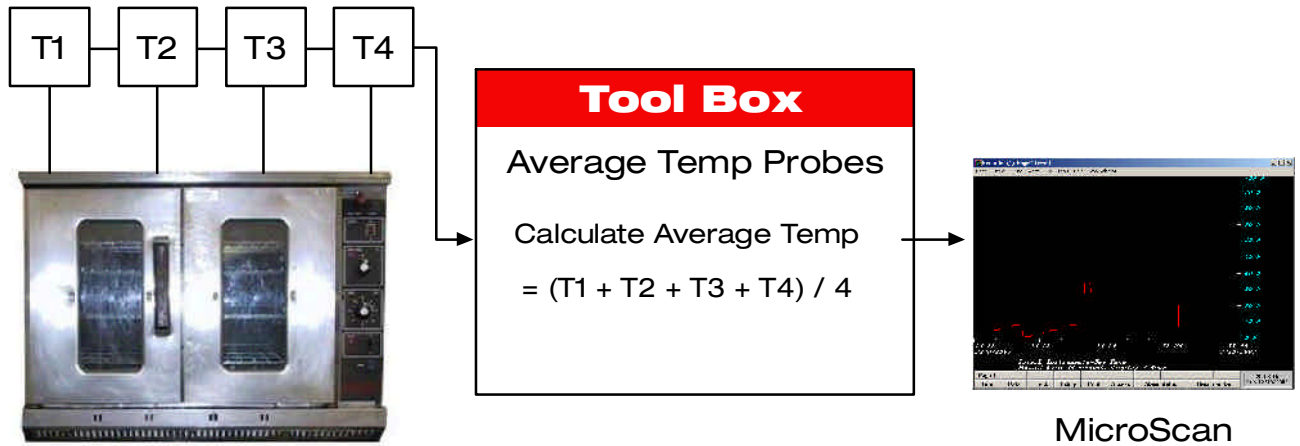

MicroScan Tool Box

Microscan + Tool Box = Increased Productivity + Creative Solutions

Integrated and Flexible Math Module plus much more!

User friendly HMI via MicroScan Mimic for simplified plant management. Savings on intelligent hardware when using the MicroScan Tool Box.

Industry

MicroScan

Management Reports

Automate Calculations + Decision Making + Control + Reports

MicroScan Tool Box

Example 1 - Simple Math to Average Temperature Probes.

Example 2 - Advanced Math for Volume Flow of water over a Weir.

Example 3 - Batch Data for Management Reports.

Practical Examples

Example 4 - Custom Function Blocks.

Example 5 - Logic Control.

Example 6 - Software Controllers.

Practical Examples

Example 7 - Time Clock Control.

Tool Box

Multiple Time Clock Control

Time Clocks use the PC clock which automatically updates for daylight-saving.

Example 8 - Step Controller.

Tool Box

Step Control

	Step 1	<ul style="list-style-type: none"> ■ Duration / Time ■ Finish Set Value 	→
	Step 2	<ul style="list-style-type: none"> ■ Duration / Time ■ Finish Set Value 	→
	Step 3	<ul style="list-style-type: none"> ■ Duration / Time ■ Finish Set Value 	→
	Step 4	<ul style="list-style-type: none"> ■ Duration / Time ■ Finish Set Value 	→
	Step 5	<ul style="list-style-type: none"> ■ Duration / Time ■ Finish Set Value 	→
	Step ...	<ul style="list-style-type: none"> ■ Duration / Time ■ Finish Set Value 	→