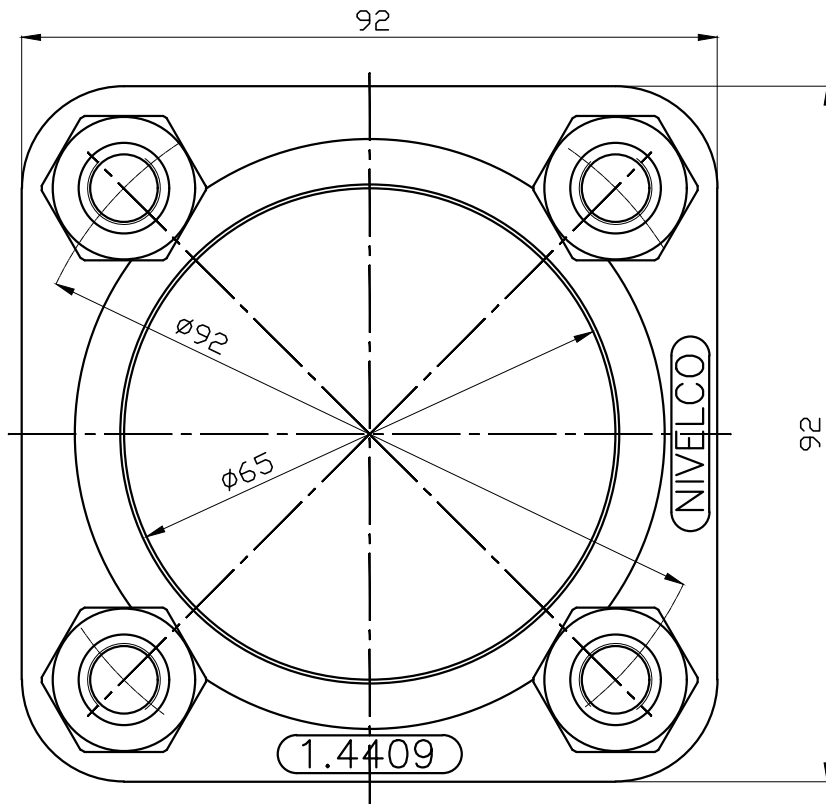

This drawing remains property of Nivelco Control Co. it may be neither copied nor informed to third persons or competitors without our approval.

NIVELCO

Process Control Co.
H-1043 BUDAPEST,
DUGONICS U. 11.
www.nivelco.com

Description:

NIVOMAG MFF
Counter flange
Steel / Stainless steel housing

Scale:

1:1

Size of origin:

A4

Revision:

Date: 2014.07.22

Drawing No.

MFF-110/120