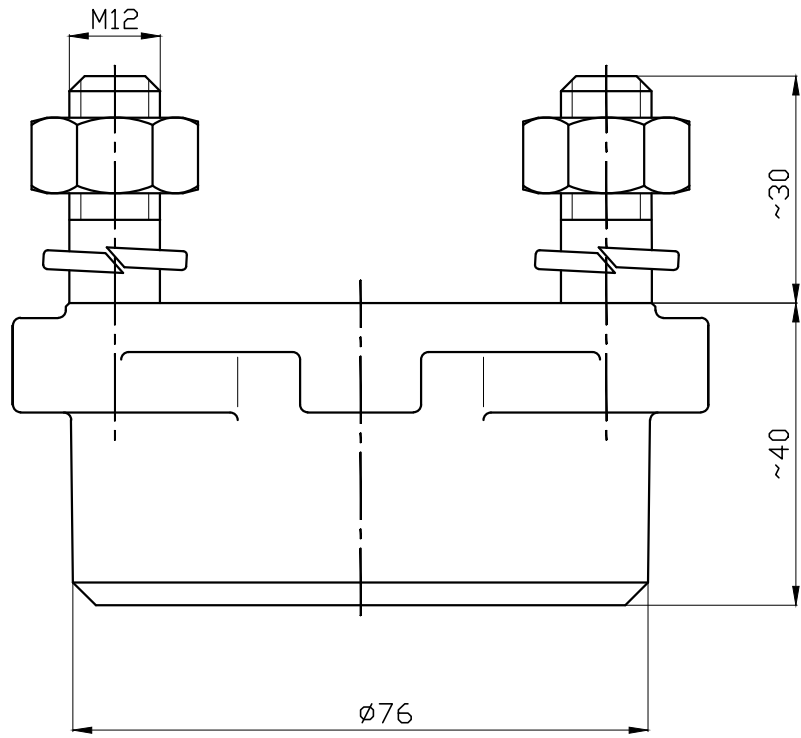

This drawing remains property of Nivelco Control Co. it may be neither copied nor informed to third persons or competitors without our approval.

NIVELCO

Process Control Co.
H-1043 BUDAPEST,
DUGONICS U. 11.
www.nivelco.com

Description:

NIVOMAG MFF
Counter flange
Steel / Stainless steel housing

Scale:

1:1

Size of origin:

A4

Revision:

Date: 2014.07.22

Drawing No.

MFF-110/120