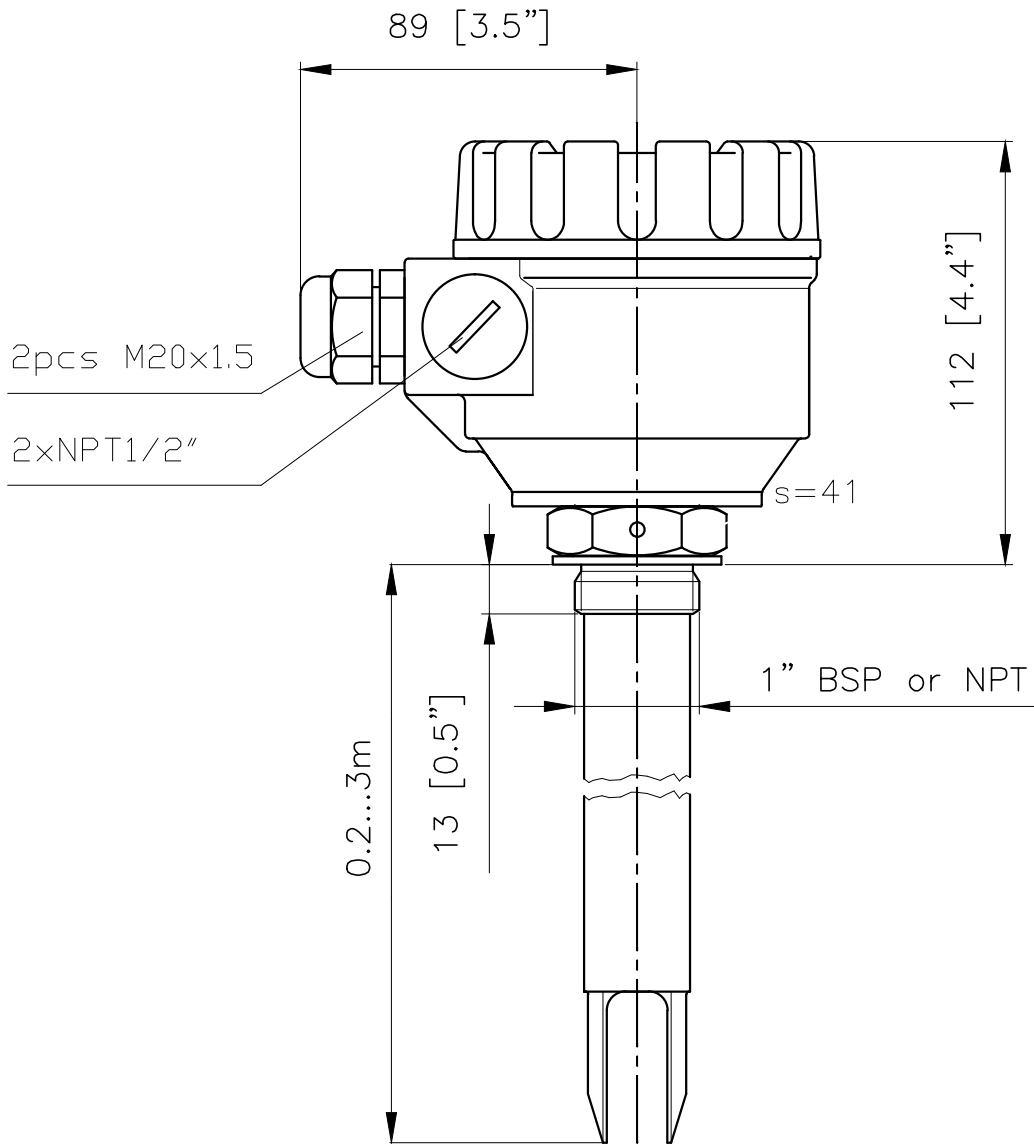

This drawing remains property of Nivelco Control Co. it may be neither copied nor informed to third persons or competitors without our approval.

NIVELCO

Process Control Co.
H-1043 BUDAPEST,
DUGONICS U. 11.
www.nivelco.com

Description:

NIVOSWITCH level switch
Alu.housing
1" BSP or NPT

Scale:

1:2

Size of origin:

A4

Revision: 0

Date: 2014.07.16

Drawing No.

RFM-402...430