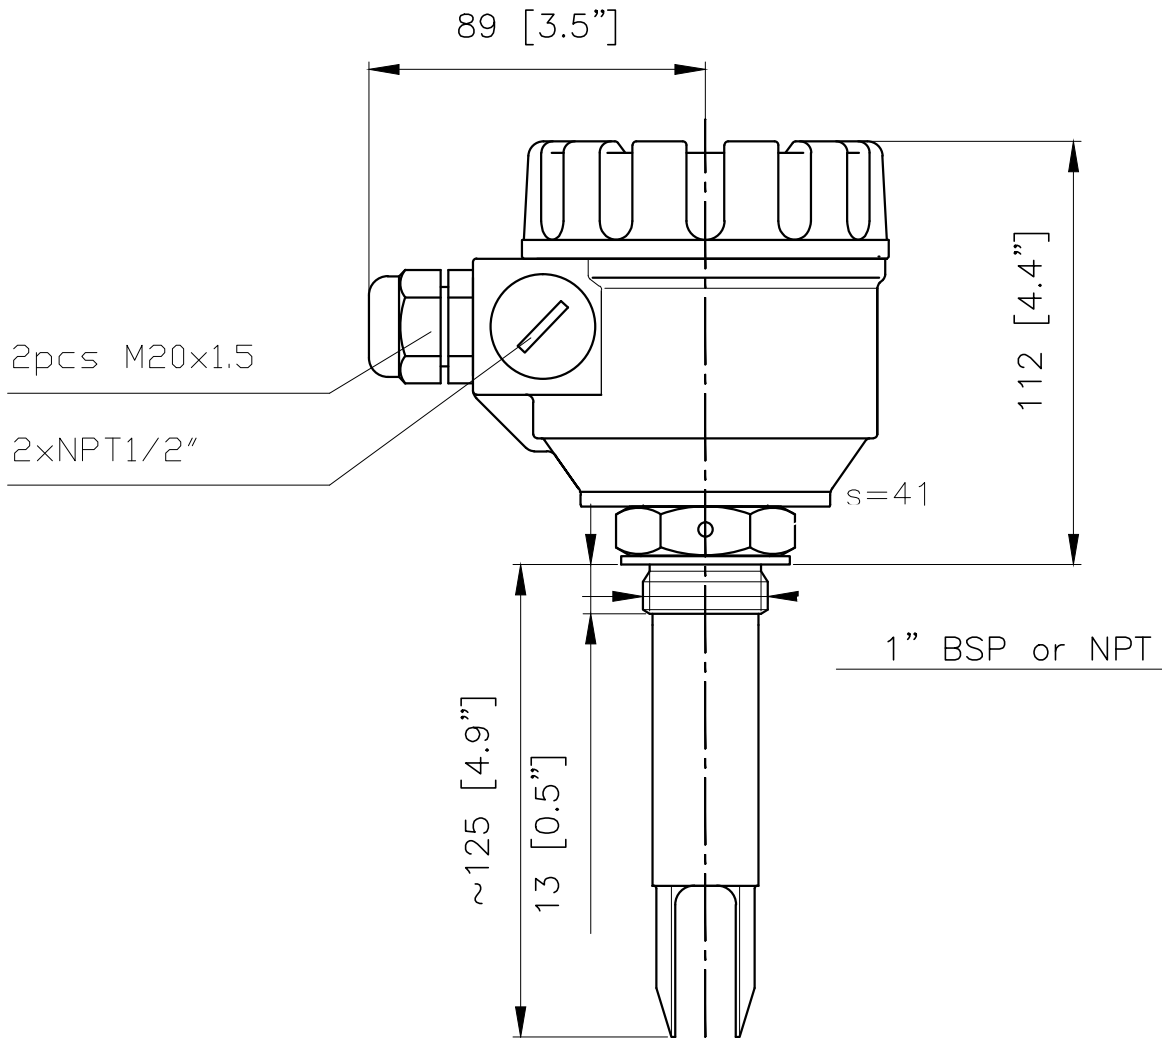

This drawing remains property of Nivelco Control Co. it may be neither copied nor informed to third persons or competitors without our approval.

NIVELCO

Process Control Co.
H-1043 BUDAPEST,
DUGONICS U. 11.
www.nivelco.com

Description:

NIVOSWITCH level switch
Alu.housing
1" BSP or NPT

Scale:

1:2

Size of origin:

A4

Revision: 0

Date: 2014.07.16

Drawing No.

RFM-401