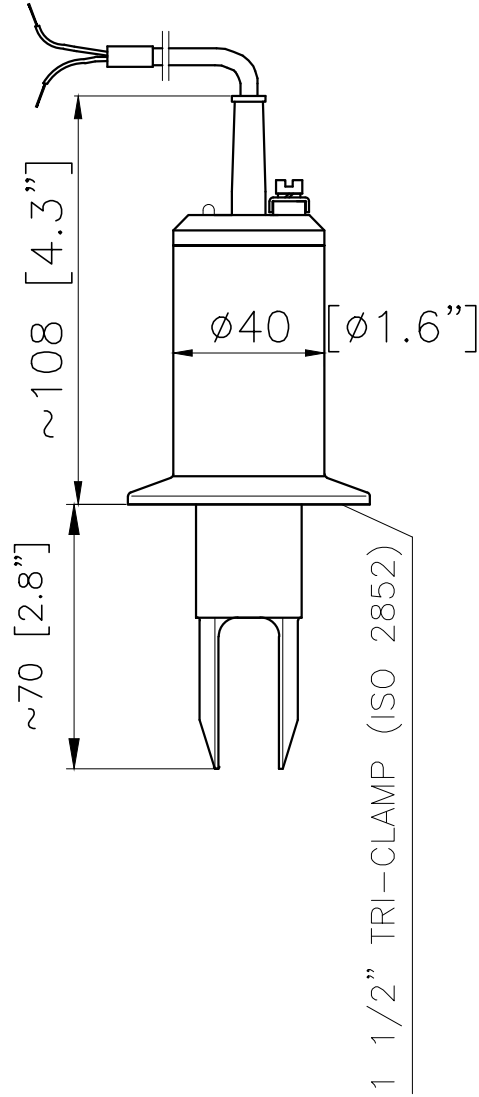

This drawing remains property of Nivelco Control Co. it may be neither copied nor informed to third persons or competitors without our approval.

NIVELCO

Process Control Co.
H-1043 BUDAPEST,
DUGONICS U. 11.
www.nivelco.com

Description:

NIVOSWITCH level switch
cable version
2" TRI-CLAMP

Scale:

1:2

Size of origin:

A4

Revision: 0

Date: 2014.07.16

Drawing No.

RCR-400