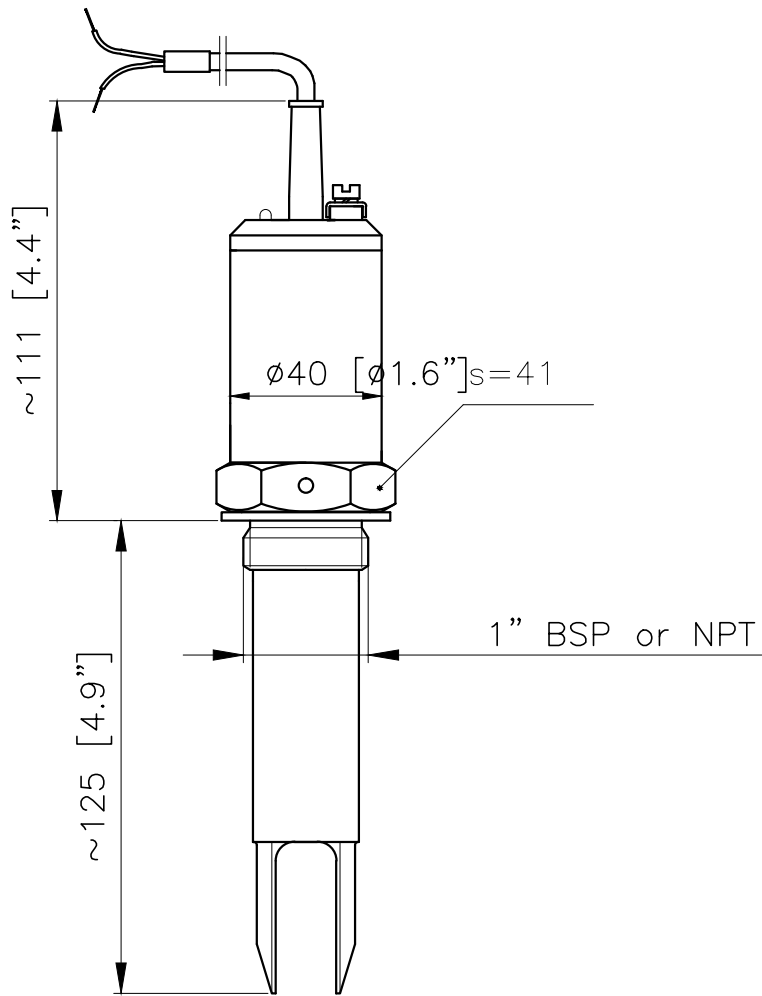

This drawing remains property of Nivelco Control Co. it may be neither copied nor informed to third persons or competitors without our approval.

NIVELCO

Process Control Co.
H-1043 BUDAPEST,
DUGONICS U. 11.
www.nivelco.com

Description:

NIVOSWITCH level switch
cable version
1" BSP or NPT

Scale:

1:2

Size of origin:

A4

Revision: 0

Date: 2014.07.16

Drawing No.

RCM/RCP-401