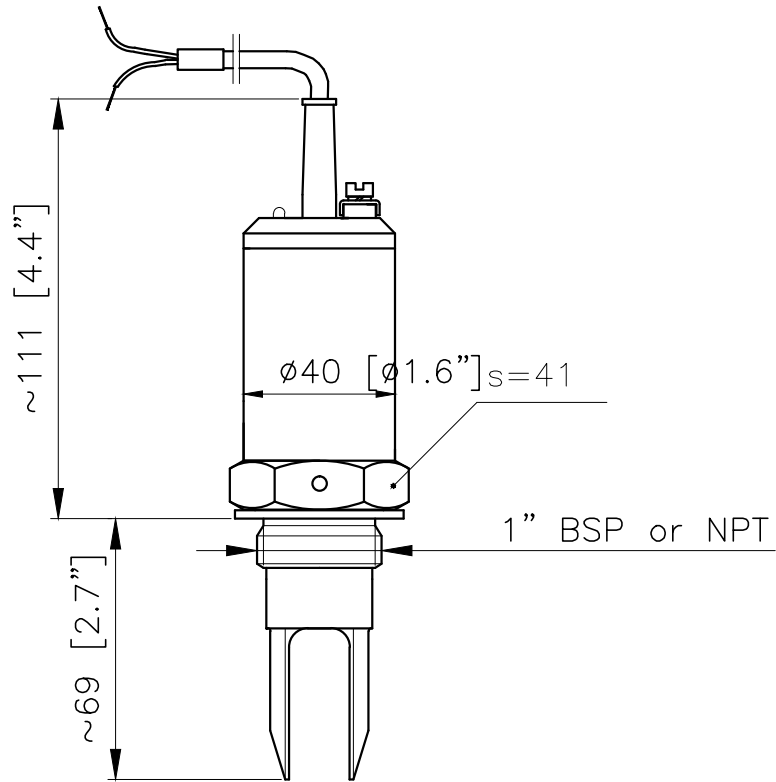

This drawing remains property of Nivelco Control Co. it may be neither copied nor informed to third persons or competitors without our approval.

NIVELCO

Process Control Co.
H-1043 BUDAPEST,
DUGONICS U. 11.
www.nivelco.com

Description:

NIVOSWITCH level switch
cable version
1" BSP or NPT

Scale:

1:2

Size of origin:

A4

Revision: 0

Date: 2014.07.16

Drawing No.

RCM/RCP-400