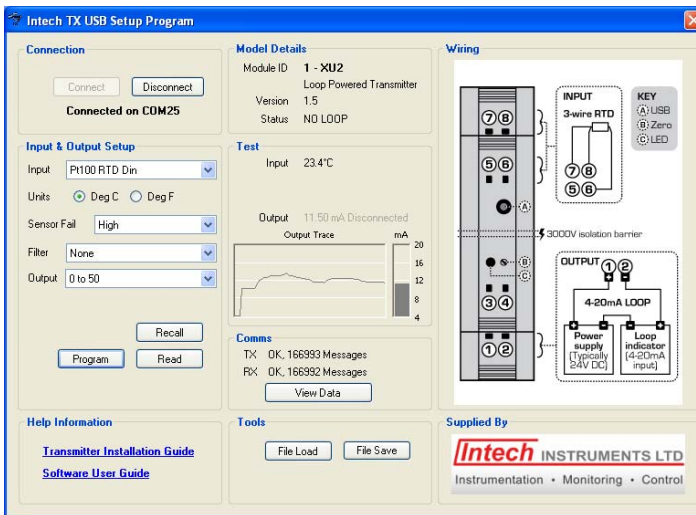

Easy XU2: Programmable with simple software via USB connection.

Need Uncomplicated Control?

Some folk always seek a sledge hammer to crack a peanut. Others simply need a device to do a job. Shimaden can help in both instances.

Almost identical to the 'Trojan' SR90 series, the Shimaden SR1 series units are far less complex.

- Multi-Input, Multi-Range Performance.
- IP66 Front Panel Protection
- On/Off Control with Hysteresis
- Dual Display (Process Value & Set Point)