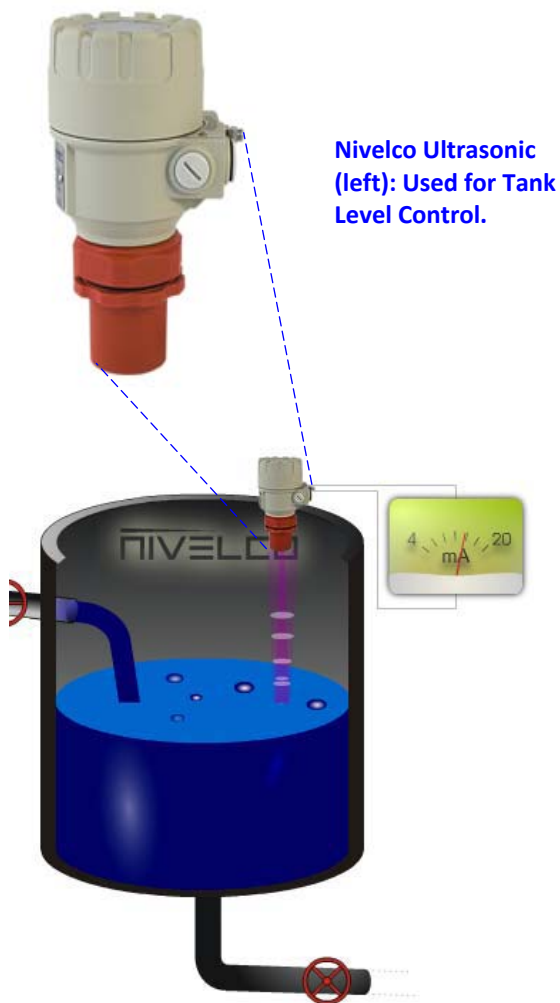

sales@intech.co.nz
www.intech.co.nz

- ◆ New Zealand owned & operated
- ◆ Service & sales facilities
- ◆ 25 years in the industry
- ◆ Experience you can rely on

NIVELCO Ultrasonic

If a contact float level solution doesn't cut the mustard, the NIVELCO ultrasonic units provide a perfect solution.

- * Non contact level control
- * Fully temperature compensated
- * Narrow 5° beam
- * Level, volume or weight calculation
- * plug-in programmer/display
- * Power relay output
- * IP 67, ATEX II 1/2 D IP 65 T130°C