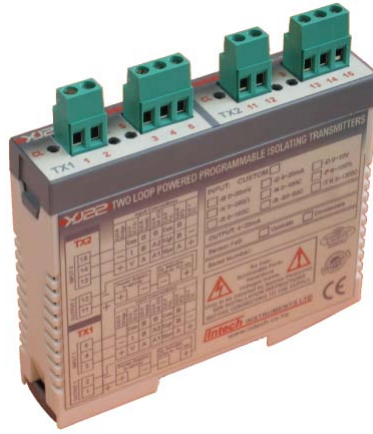

Nobody Panic! The XJ22 is still here.

The ever reliable loop powered **Dual** transmitter.

Even though our XU series have been a great success, it's just too hard to give up the things we love. So we decided to hang on to this one.

Features:

- Field Programmable Bi-Polar Input Ranges.
- Input Types:
  - -mV, V & mA.
  - -RTD Pt100.
  - -Differential RTD.
  - -Thermocouple (T/C).
  - -Bridge \ Strain Gauge.
  - -Potentiometer.
  - -Resistance.
- Input to Output Isolation 2.0kV.
- High Accuracy 0.1%
- Reverse Polarity Protected.
- LED Indication of Current Loop (CL).
- Compact DIN Rail Mount Enclosure.
- Available with One or Two Transmitters per Enclosure.
- Available Standard or Special Calibration.
- Easy Install.
- Low Cost.

Intech INSTRUMENTS LTD
www.intech.co.nz

SHIMADEN

You are receiving our monthly newsletter because we think it may be useful to you.

[View email in browser](#) | [Unsubscribe](#) | [Update your profile](#) | [Forward to a friend](#)