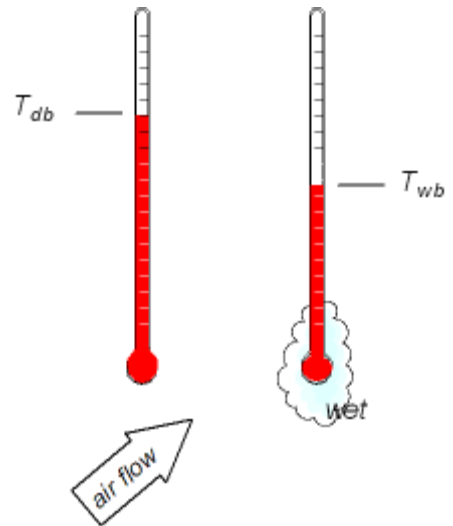

### Electro-Chemical Sensors

Typically such sensors consist of a surface of glass, ceramic or silicon on which a polymer or metal oxide sits between conductive electrodes. The greater the humidity the greater the capacitance and this entirely dependant on the water content or Humidity of the air.

### Wet & Dry Bulb

For water to change phase to water vapour, energy or 'heat' is required. A wet & dry bulb uses this principle to measure humidity.

One bulb is wrapped with a water saturated wick. The other is left uncovered. As water from the wet bulb evaporates, energy is removed from surface of the wet bulb and the measured temperature reduces. The reduction in temp of the wet bulb depends on the rate of evaporation of water from the wick. This in turn is dependant on the ambient air temperature but more importantly - the humidity of the atmosphere.