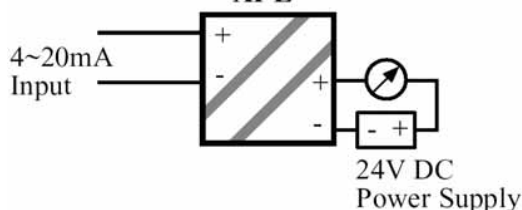

**Typical Hookup
XI-L**